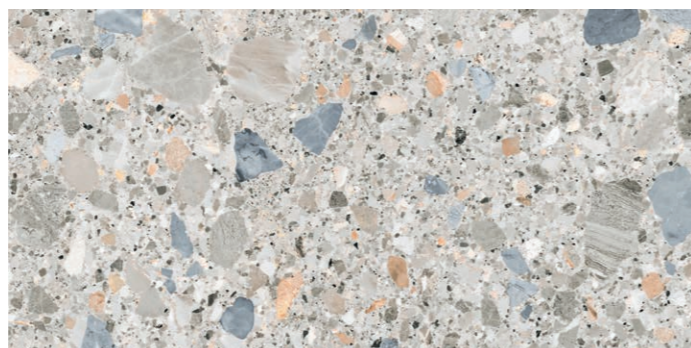

Pietra Di Gre Multi

● 120x120	Rec.	M139	017.120.0558.13993	
● 60x120	Rec.	M86	017.869.0558.13993	
● 60x60	Rec.	M51	017.840.0558.13993	
● 30x60	Rec.	M51	017.450.0558.13993