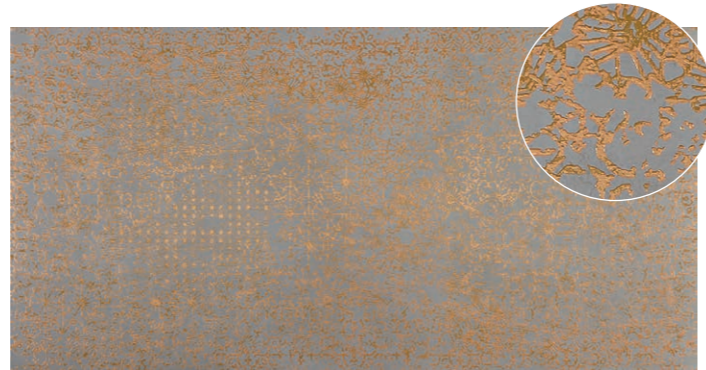

Persian Grigio PEI 3
● 60x120 Rec. P612 041.087.0213.13952 MATT