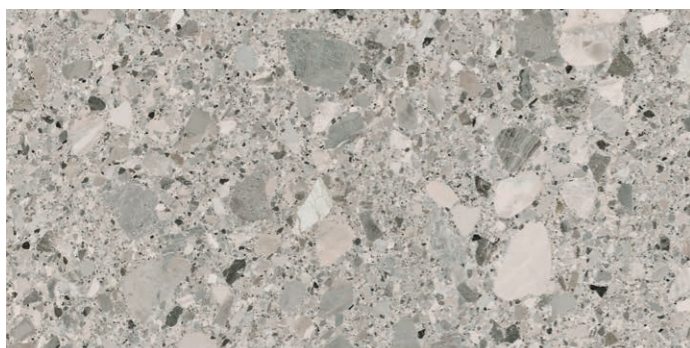

Pietra Di Gre Perla

● 120x120	Rec.	M139	017.120.0037.13993	
● 60x120	Rec.	M86	017.869.0037.13993	
● 60x60	Rec.	M51	017.840.0037.13993	
● 30x60	Rec.	M51	017.450.0037.13993