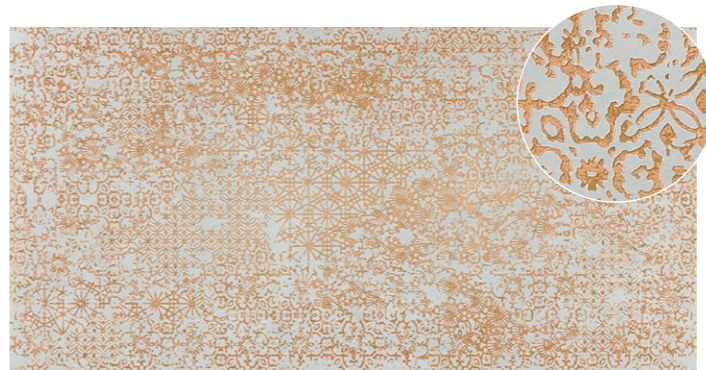

Rvto. / Wall / Rvrm.: Eleganza Perla 120x280 - Pine Wood Nature 20x120
Pvto. / Floor / Sol: Eleganza Perla 160x160

ELEGANZA / PERSIAN NEW

Persian Saggio PEI 3
● 60x120 Rec. P612 041.087.0942.13952 MATT

Persian Grigio PEI 3
● 60x120 Rec. P612 041.087.0213.13952 MATT