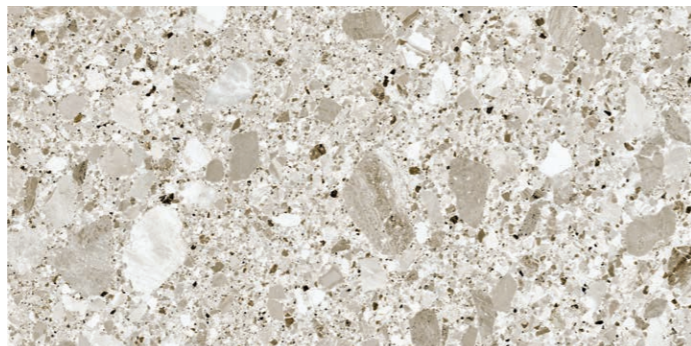

Pietra Di Gre Bianco

● 120x120	Rec.	M139	017.120.0150.13993	
● 60x120	Rec.	M86	017.869.0150.13993	
● 60x60	Rec.	M51	017.840.0150.13993	
● 30x60	Rec.	M51	017.450.0150.13993	

Pietra Di Gre Crema

● 120x120	Rec.	M139	017.120.0096.13993	
● 60x120	Rec.	M86	017.869.0096.13993	
● 60x60	Rec.	M51	017.840.0096.13993	
● 30x60	Rec.	M51	017.450.0096.13993	