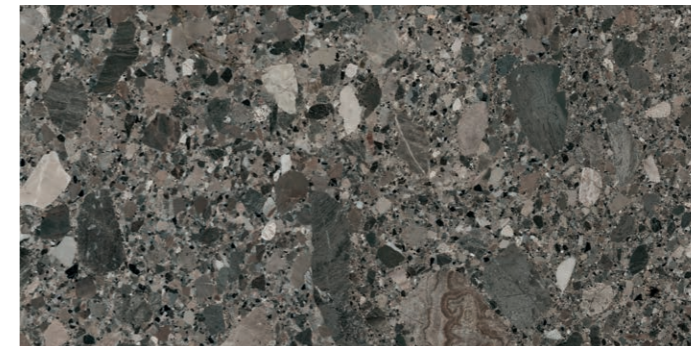

Pietra Di Gre Bianco

● 120x120	Rec.	M139	017.120.0150.13993	
● 60x120	Rec.	M86	017.869.0150.13993	
● 60x60	Rec.	M51	017.840.0150.13993	
● 30x60	Rec.	M51	017.450.0150.13993	

Pietra Di Gre Crema

● 120x120	Rec.	M139	017.120.0096.13993	
● 60x120	Rec.	M86	017.869.0096.13993	
● 60x60	Rec.	M51	017.840.0096.13993	
● 30x60	Rec.	M51	017.450.0096.13993	