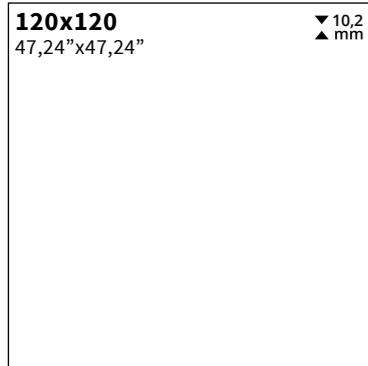

Formatos / Sizes / Formats

Códigos / Codes / Codes

Lux Danae Opalo

● 75x150	Rec.	M172	046.350.0059.05142	
● 60x120	Rec.	M150	046.869.0059.05142	
● 120x120	Rec.	M203	046.120.0059.05142	

Lux Danae Esmeralda

● 75x150	Rec.	M172	046.350.0014.05142	
● 60x120	Rec.	M150	046.869.0014.05142	
● 120x120	Rec.	M203	046.120.0014.05142	

Lux Danae Navi

● 75x150	Rec.	M172	046.350.0118.05142	
● 60x120	Rec.	M150	046.869.0118.05142	
● 120x120	Rec.	M203	046.120.0118.05142	

Malla Lux Danae

● Esmeralda	32,5x22,5 Malla	P53	086.297.0014.05142	
● Opalo	32,5x22,5 Malla	P53	086.297.0059.05142	
● Navi	32,5x22,5 Malla	P53	086.297.0118.05142	
● Esmeralda	30x30(5) Malla	M251	086.281.0014.05142	
● Opalo	30x30(5) Malla	M251	086.281.0059.05142	
● Navi	30x30(5) Malla	M251	086.281.0118.05142	

Empaquetado / Packaging / Emballage

Formato	pz/cj	m²/cj	cj/pl	m²/pl	kg/cj	kg/pl
75x150	1	1.13	40	45.20	28.00	1.184.00
60x120	2	1.44	32	46.08	34.25	1.121.00
120x120	1	1.44	36	51.84	36.36	1.348.96
32,5x22,5	9	-	-	-	13.50	-
30x30 (5)	11	1.00	42	42.00	23.00	986.00