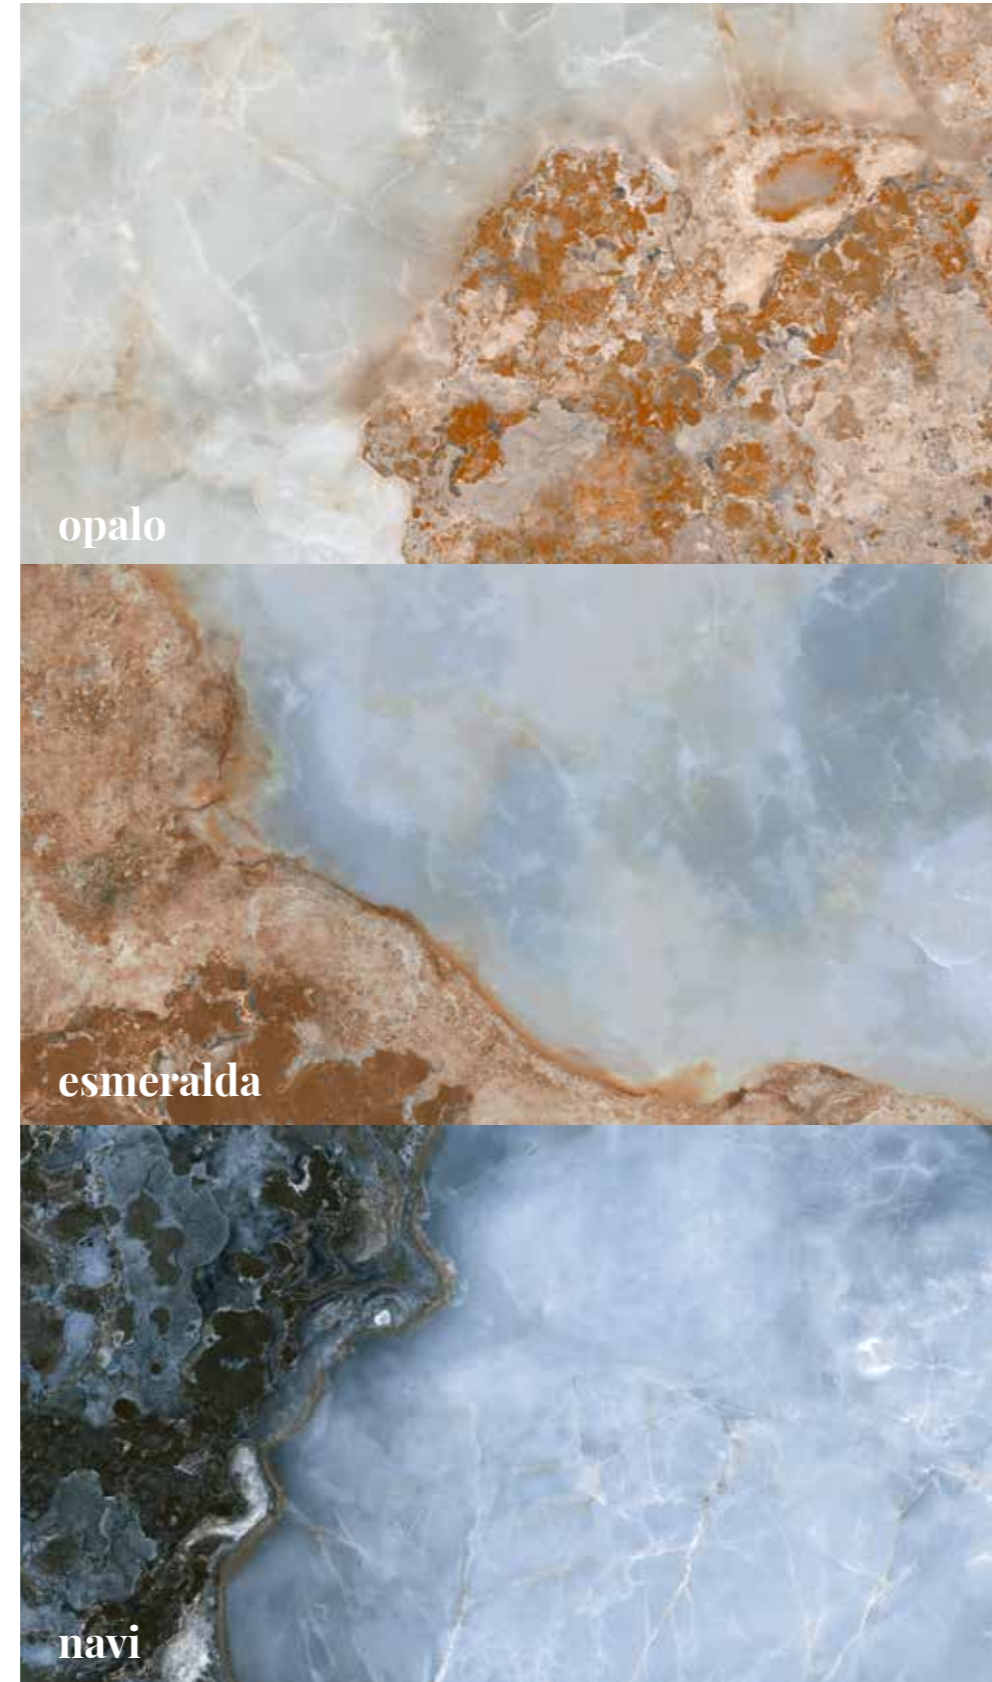

Colores disponibles / Available colours / Couleurs disponibles

Piezas especiales / Special pieces / Pièces especiales

Consultar en página / Consult page / Consulter en page: 283

*PELDAÑO GRADONE	*ÁNGULO GRADONE	*RODAPIÉ DECORADO