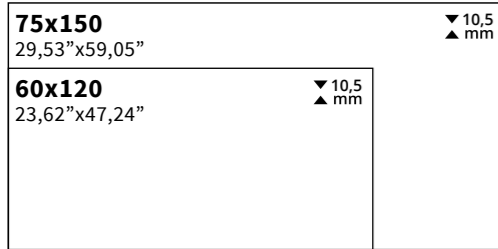

Formatos / Sizes / Formats

Códigos / Codes / Codes

Lux Danae Opalo

● 75x150	Rec.	M172	046.350.0059.05142	
● 60x120	Rec.	M150	046.869.0059.05142	
● 120x120	Rec.	M203	046.120.0059.05142	

Lux Danae Esmeralda

● 75x150	Rec.	M172	046.350.0014.05142	
● 60x120	Rec.	M150	046.869.0014.05142	
● 120x120	Rec.	M203	046.120.0014.05142	

Lux Danae Navi

● 75x150	Rec.	M172	046.350.0118.05142	
● 60x120	Rec.	M150	046.869.0118.05142	
● 120x120	Rec.	M203	046.120.0118.05142	

Malla Lux Danae

● Esmeralda	32,5x22,5 Malla	P53	086.297.0014.05142	
● Opalo	32,5x22,5 Malla	P53	086.297.0059.05142	
● Navi	32,5x22,5 Malla	P53	086.297.0118.05142	
● Esmeralda	30x30(5) Malla	M251	086.281.0014.05142	
● Opalo	30x30(5) Malla	M251	086.281.0059.05142	
● Navi	30x30(5) Malla	M251	086.281.0118.05142	

Empaquetado / Packaging / Emballage

Formato	pz/cj	m²/cj	cj/pl	m²/pl	kg/cj	kg/pl
75x150	1	1.13	40	45.20	28.00	1.184.00
60x120	2	1.44	32	46.08	34.25	1.121.00
120x120	1	1.44	36	51.84	36.36	1.348.96
32,5x22,5	9	-	-	-	13.50	-
30x30 (5)	11	1.00	42	42.00	23.00	986.00